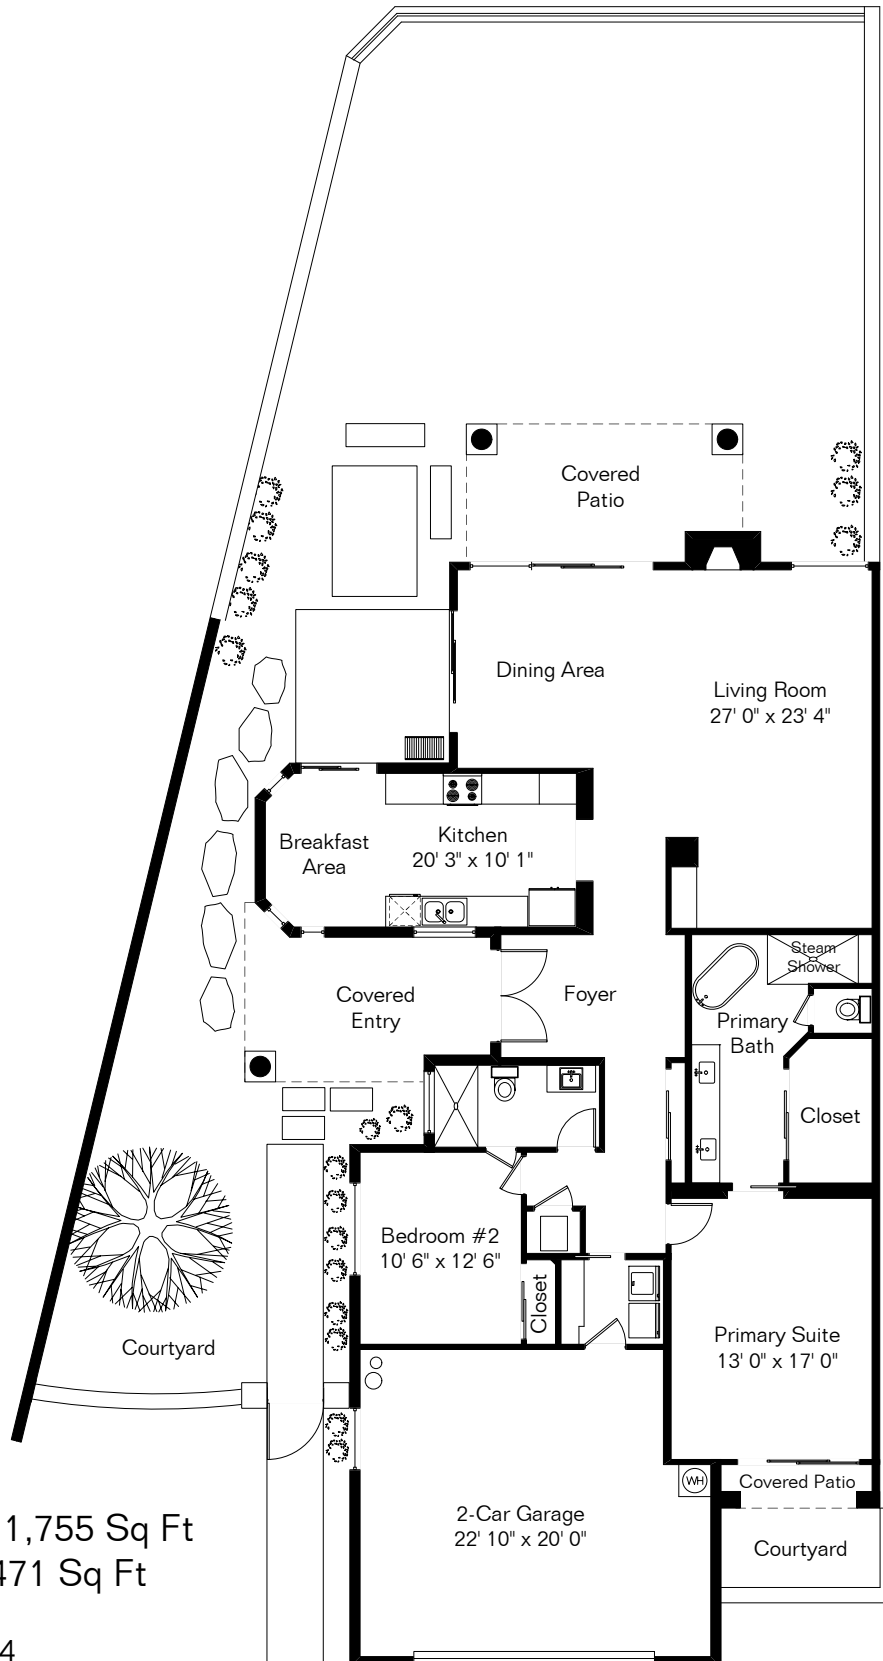

The square footages and room size information are deemed to be reliable but are not guaranteed and should be independently verified. This drawing is for marketing purposes only.

5868 N Misty Ridge Dr

Living Area 1,755 Sq Ft
Garage 471 Sq Ft

Site Visit April 2024

0 ft. 6 ft. 10 ft. 20 ft.

Copyright 2024 Floor Plans First! LLC
All Rights Reserved.

Floor Plans First!
See the Floor Plan First™

FloorPlansFirst.com™
(520) 881-1500